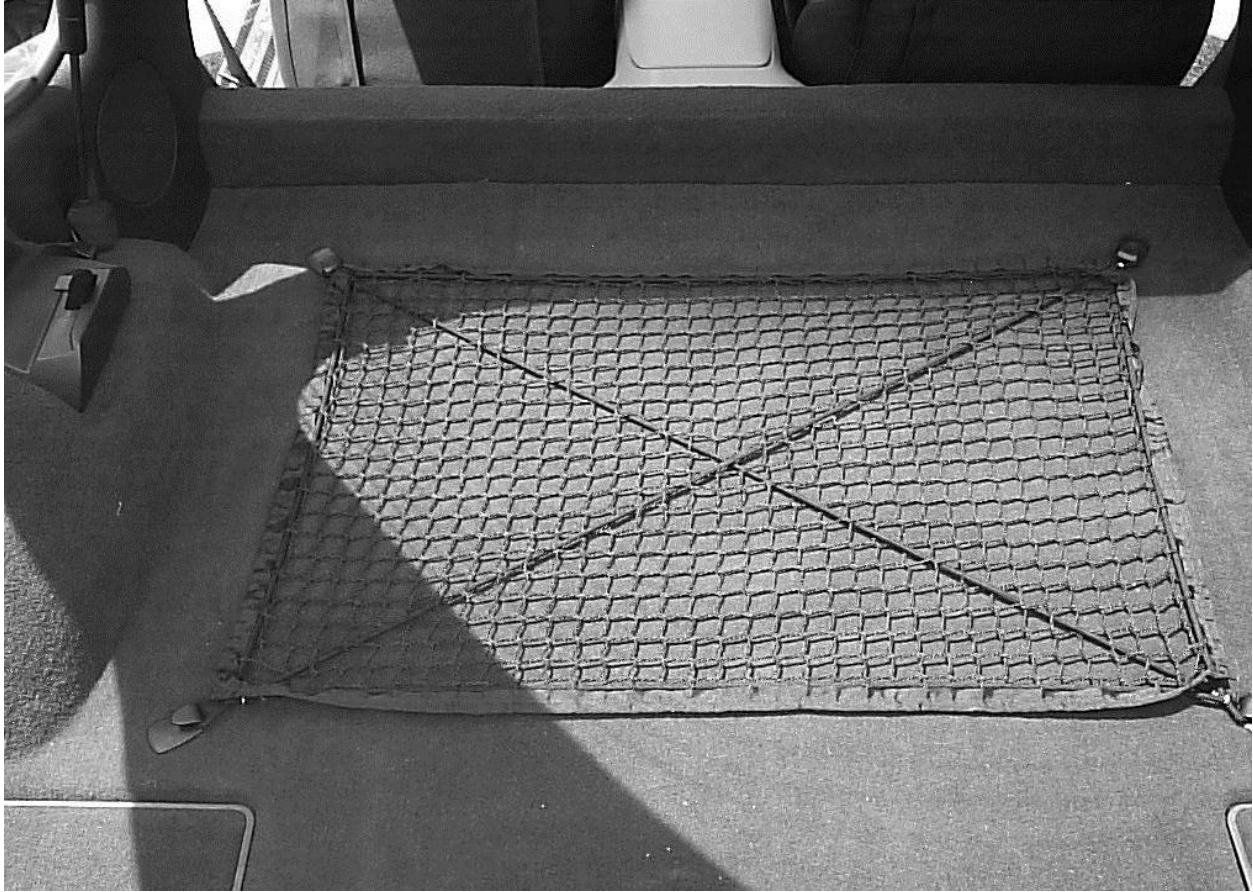

VetteCargoNets™ C6 Floor Net (Part # C6FL01)

Photo A: (C6 Floor Net Attachment Locations (four))

Photo B: (plastic hook provided for VetteCargoNets™ attach points) Keep steel pins aligned parallel to each other and not bent or crooked before inserting into carpet.