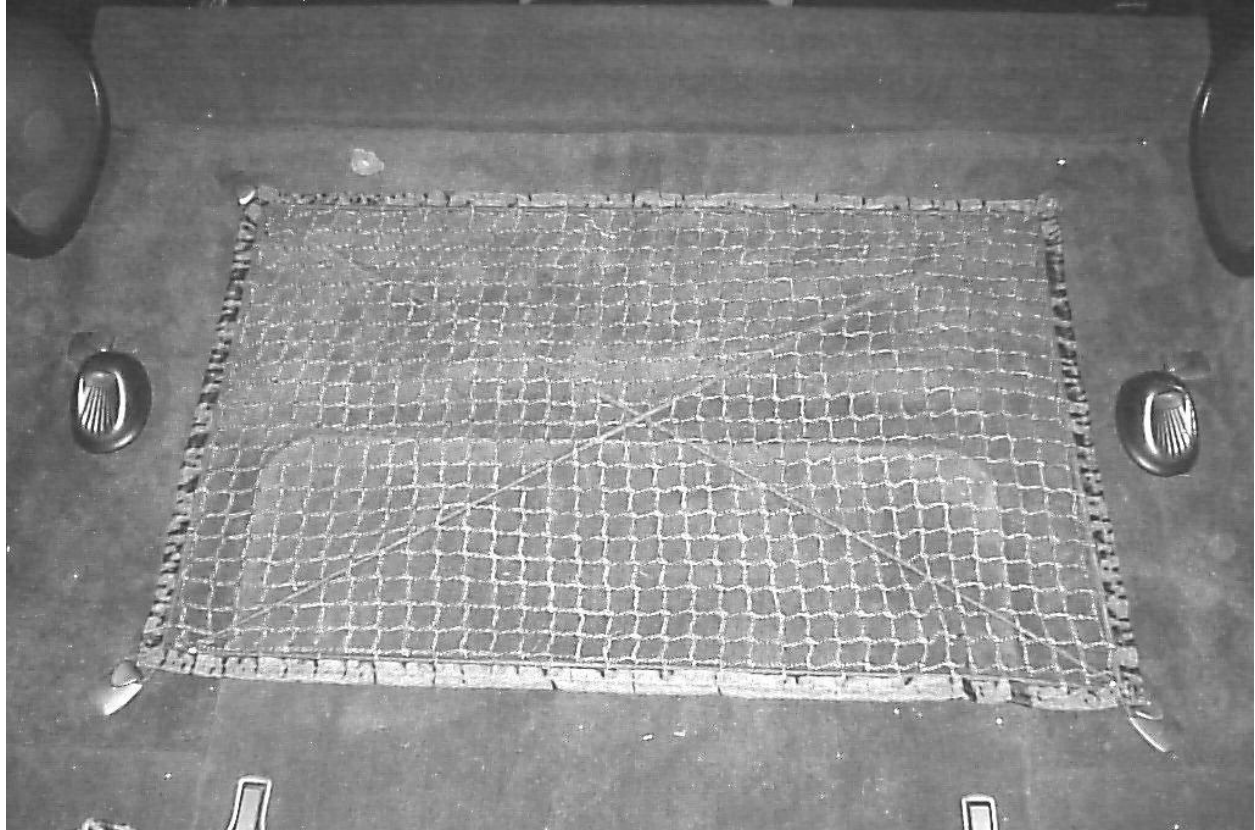

VetteCargoNets™ C5 Floor Net (Part # C5FL01)

Photo A: (C5 Floor Net Attachment Locations (four))

Photo B: (plastic hook provided for VetteCargoNets™ attach points) Keep steel pins aligned parallel to each other and not bent or crooked before inserting into carpet.